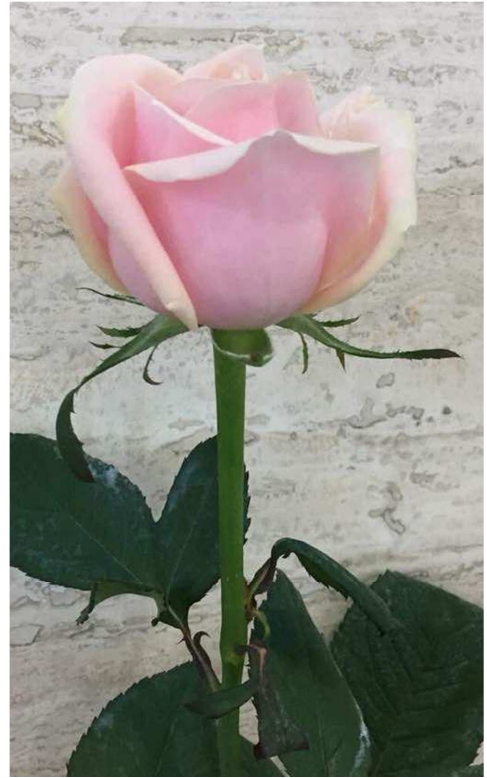

Pierl avalanch