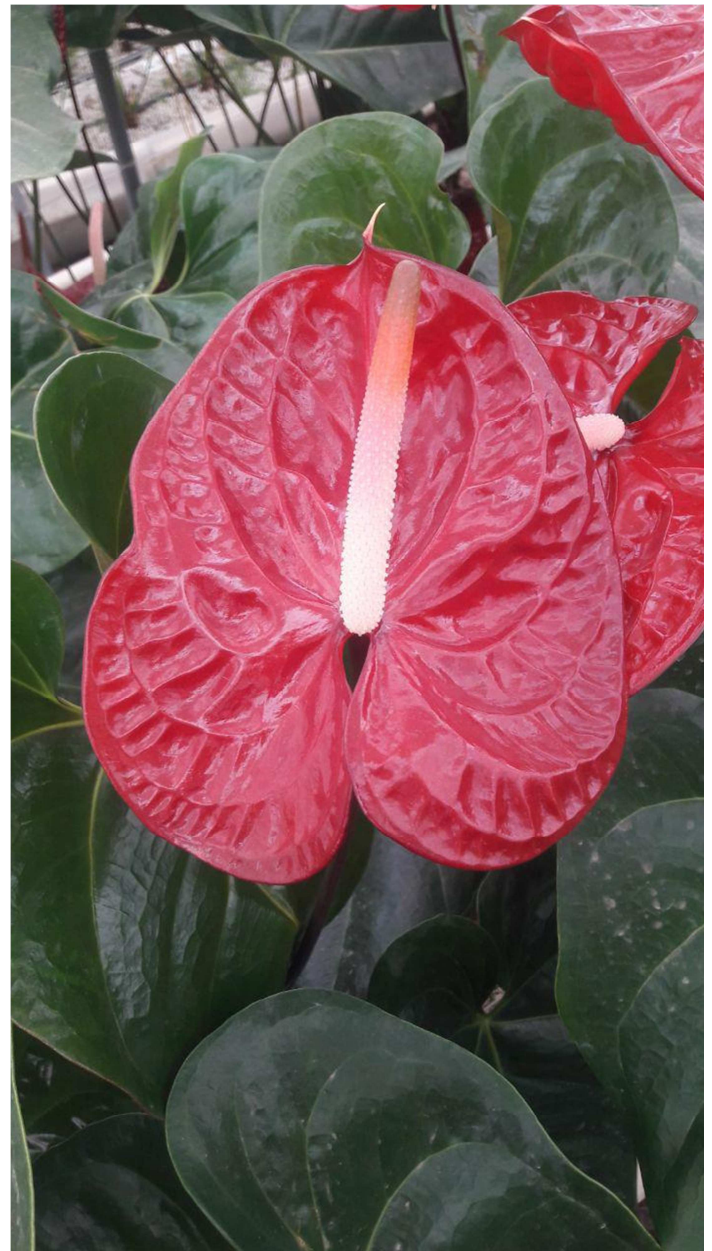

Name: **Morano**

<u>Flower Info</u>	
Main colour	Black
Flower size - cm	13-15
Spadix base colour	White
Spadix tip colour	Orange
Flower shape	Standard
Stem length	50-60
Spadix length	10-12
Spot length	15-17

<u>Packing Info</u>	
H	78mm
W	307mm
L	108 mm
No of stem per pack	20