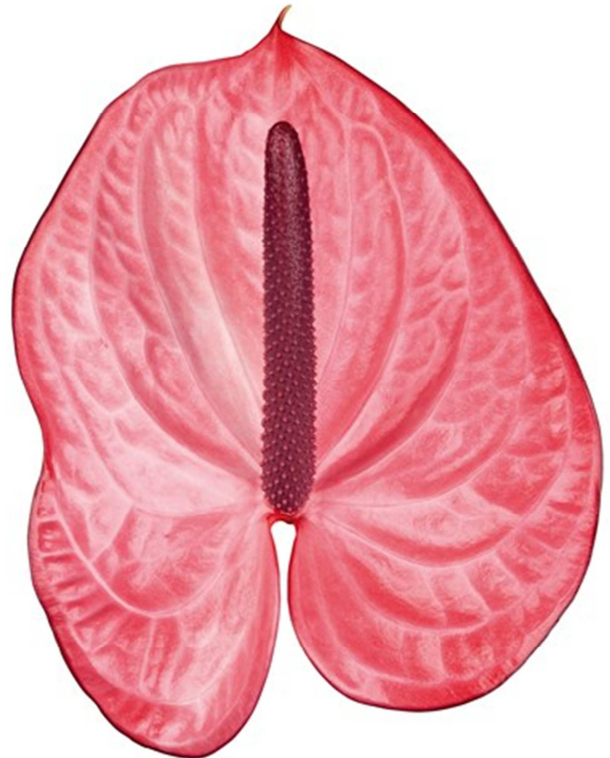

<u>Packing Info</u>	
H	78mm
W	307mm
L	108 mm
No of stem per pack	15

Name: **Tropic Night**

<u>Flower Info</u>	
Main colour	Brown
Flower size - cm	15-17
Spadix base colour	White
Spadix tip colour	Green
Flower shape	Standard
Stem length	60-70
Spadix length	10-12
Spot length	20-22

<u>Packing Info</u>	
H	78mm
W	307mm
L	108 mm
No of stem per pack	15

Name: **Fire**

<u>Flower Info</u>	
Main colour	Red
Flower size - cm	13-15
Spadix base colour	White
Spadix tip colour	Yellow
Flower shape	Standard
Stem length	60-70
Spadix length	10-12
Spot length	18-20

<u>Packing Info</u>	
H	78mm
W	307mm
L	108 mm
No of stem per pack	15

Name: **Candy**

<u>Flower Info</u>	
Main colour	Pink
Flower size - cm	13-15
Spadix base colour	Pink
Spadix tip colour	Pink
Flower shape	Standard
Stem length	65-75
Spadix length	10-12
Spot length	15-17

<u>Packing Info</u>	
H	78mm
W	307mm
L	108 mm
No of stem per pack	20

Name: **Morano**

<u>Flower Info</u>	
Main colour	Black
Flower size - cm	13-15
Spadix base colour	White
Spadix tip colour	Orange
Flower shape	Standard
Stem length	50-60
Spadix length	10-12
Spot length	15-17