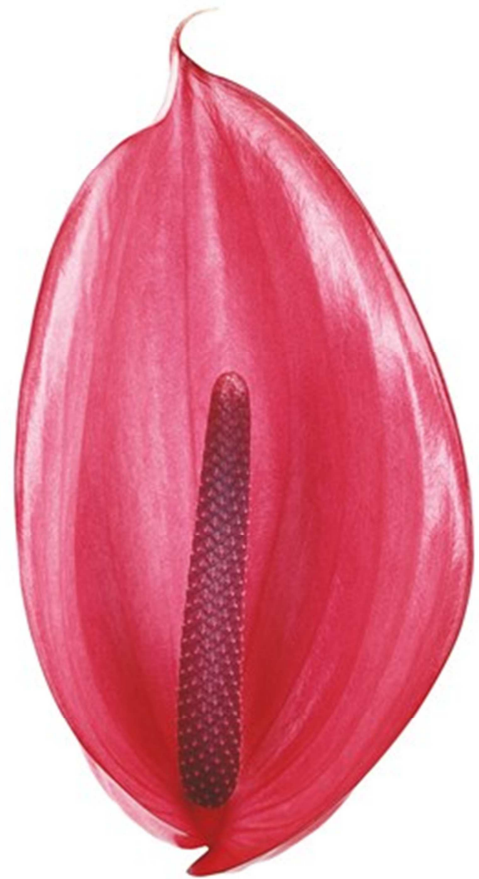

<u>Packing Info</u>	
H	78mm
W	307mm
L	108 mm
No of stem per pack	15

Name: **Midori**

<u>Flower Info</u>	
Main colour	Green
Flower size - cm	15-17
Spadix base colour	White
Spadix tip colour	Green
Flower shape	Standard
Stem length	50-60
Spadix length	9-11
Spot length	18-20

<u>Packing Info</u>	
H	78mm
W	307mm
L	108 mm
No of stem per pack	12

Name: **Lemon**

<u>Flower Info</u>	
Main colour	Yellow
Flower size - cm	13-15
Spadix base colour	White
Spadix tip colour	Green
Flower shape	Standard
Stem length	50-60
Spadix length	10-12
Spot length	15-17

<u>Packing Info</u>	
H	78mm
W	307mm
L	108 mm
No of stem per pack	15

Name: *Xavia*

<u>Flower Info</u>	
Main colour	Pink
Flower size - cm	10-12
Spadix base colour	Pink
Spadix tip colour	Pink
Flower shape	Cupped
Stem length	70-80
Spadix length	10-12
Spot length	15-17

<u>Packing Info</u>	
H	78mm
W	307mm
L	108 mm
No of stem per pack	15

Name: **Previa**

<u>Flower Info</u>	
Main colour	Purple
Flower size - cm	7-11
Spadix base colour	Purple
Spadix tip colour	Purple
Flower shape	Cupped
Stem length	70-80
Spadix length	9-11
Spot length	15-17