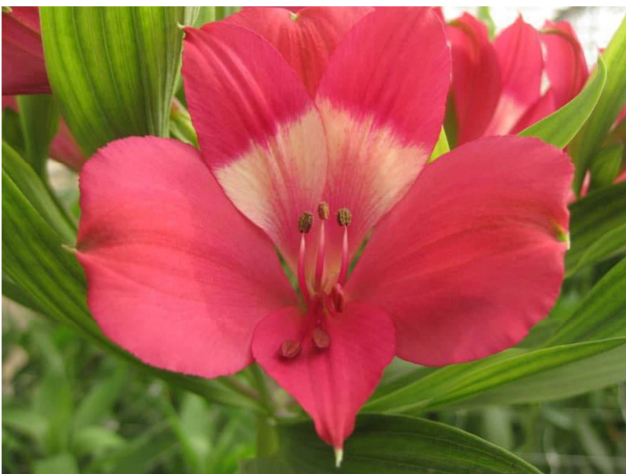

Intenz pink