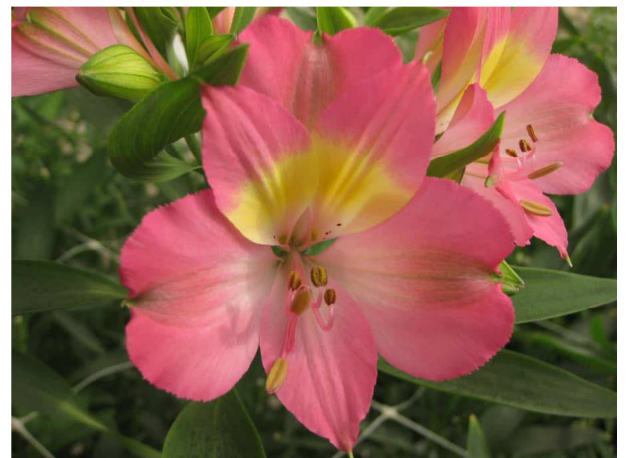

Poem

Everest

Solange

<i>Flower Info</i>	
Stem length	85-90cm
No of stem per bunch	10
No of bud per stem	5-7
Weight of bunch	550-580 g